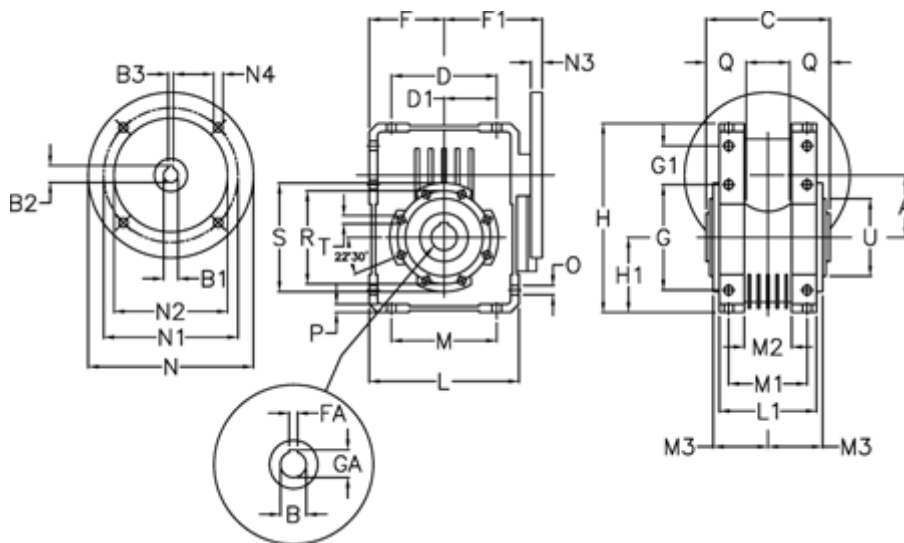

Article number: 392208601574536

Description: Worm Gear with Torque Limiter  
W86 L2-U-15-P112 B5

## Measures

A = 86.9	F = 100	L = 200	N2 = 180	T = M10x18
B = 35	F1 = 136	L1 = 125	N3 = 13	U = 110
B1 E7 = 28	FA = 10	M = 144	N4 = 12.5	
B2 = 31.3	G = 144	M1 = 101	O = 11.5	
B3 H9 = 8	G1 = 45.5	M2 = 57	P = 11	
C = 140	GA = 38.3	M3 = 64.5	Q = 45	
D = 144	H = 245.5	N = 250	R = 130	
D1 = 72	H1 = 100	N1 = 215	S = 150	